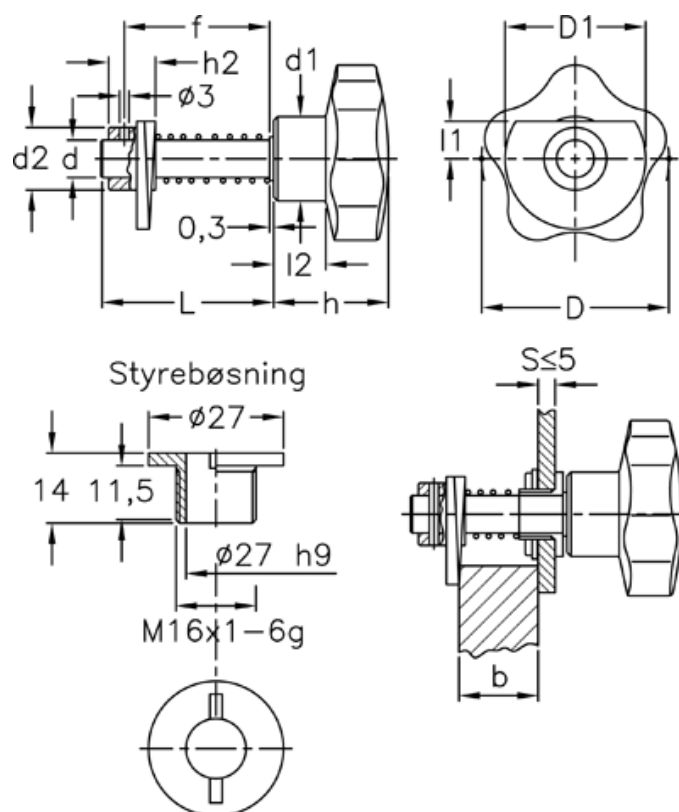

Article number: 2310068332

Description: E+G Latch-type knob
VCK.362/50-1+G-S

Measures

D = 50

d = 12

D1 = 45

d1 = 25

d2 = 20

f = S + b + 11 mm

h = 33

h2 = 15

Hole size = 16 H9

L = 46

l1 = 12

l2 = 14

S+b door thickness S=5 mm = 25-28,5